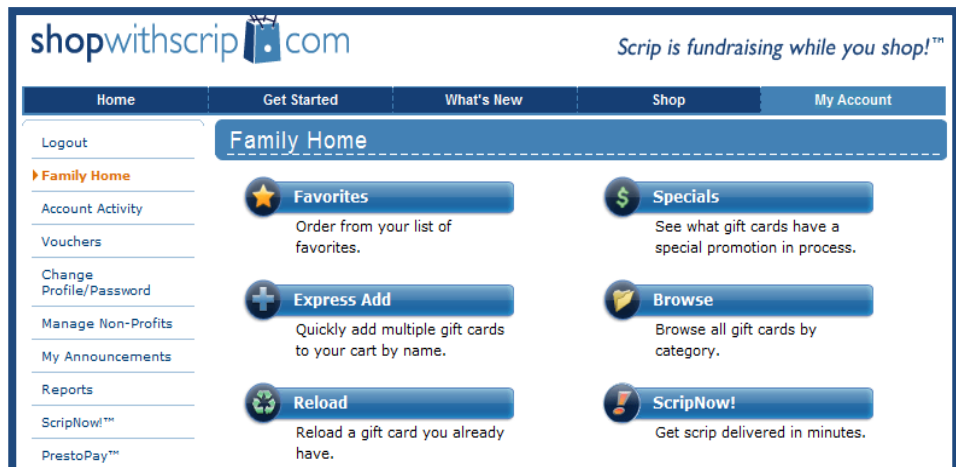

Six Easy Ways to Order

To place an order, you can shop right from your Family Homepage!

Favorites: Order the same products each week? Add these items to your Favorites list for easy ordering in the future.

Express Add: Know exactly what you want? Quickly add the items to your cart using this feature.

Reload: Don’t want to wait for your card to be shipped? Easily add funds to selected cards here.

Specials: Want to order items with special rebates available for a limited time? Add these items to your cart directly from the specials list.

Browse: Looking for a gift? Not sure what’s available? Use this feature to shop by category.

ScripNow!: Want to print an eCard to use at the retailer or for online shopping? Order ScripNow! eCards and you can print directly from your ShopWithScrip account.

ShopWithScrip Enrollment Code:

Scrip Program Coordinator: